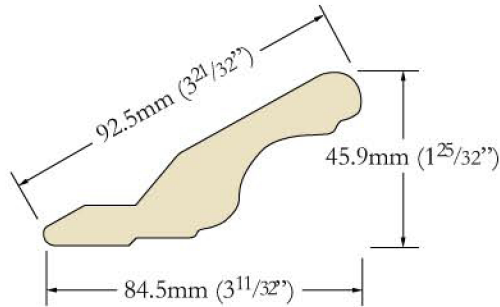

Crown Moulding

Additional Information

All Cabinets are quoted and sold as assembled units

Cabinets are constructed from $\frac{5}{8}$ " melamine.

Interior colour is White

Exterior colour varies depending on preferred door style.

- **Traditional Style 5 piece:** Available in the following colours: Chocolate Pear, Candlelight, Summerflame, Natural Oak, Passion, Rustik Cherry, Secret, White and Antique White.
- **Shaker Style 5 piece:** Available in the following colours: Chocolate Pear, Candlelight, Summerflame, Rustik Cherry, Secret, Prestige Maple, White and Antique White.
- **Raised Panel 5 piece:** Available in the following colours: Chocolate Pear, Candlelight, Summerflame, Rustik Cherry, Secret, White and Antique White.
- **Thermo foil Raised Panel:** Available in the following colours: Chocolate Pear, Candlelight, Summerflame, Passion, Rustik Cherry, Secret and White.

Edge banding is PVC and all exposed edges match exterior color of cabinets and doors.

Drawers sides are metal and drawer backs and bottoms are $\frac{5}{8}$ " melamine.

Drawers are mounted on metal slides with nylon rollers.

Drawers and doors are constructed using european hardware and soft close hardware options are available.

Cabinets backs are constructed with $\frac{1}{4}$ " material. White cabinet backs are constructed of $\frac{1}{8}$ " material.