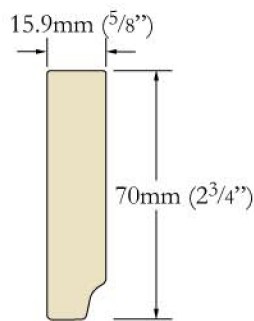

Accessories

Light Valance Moulding